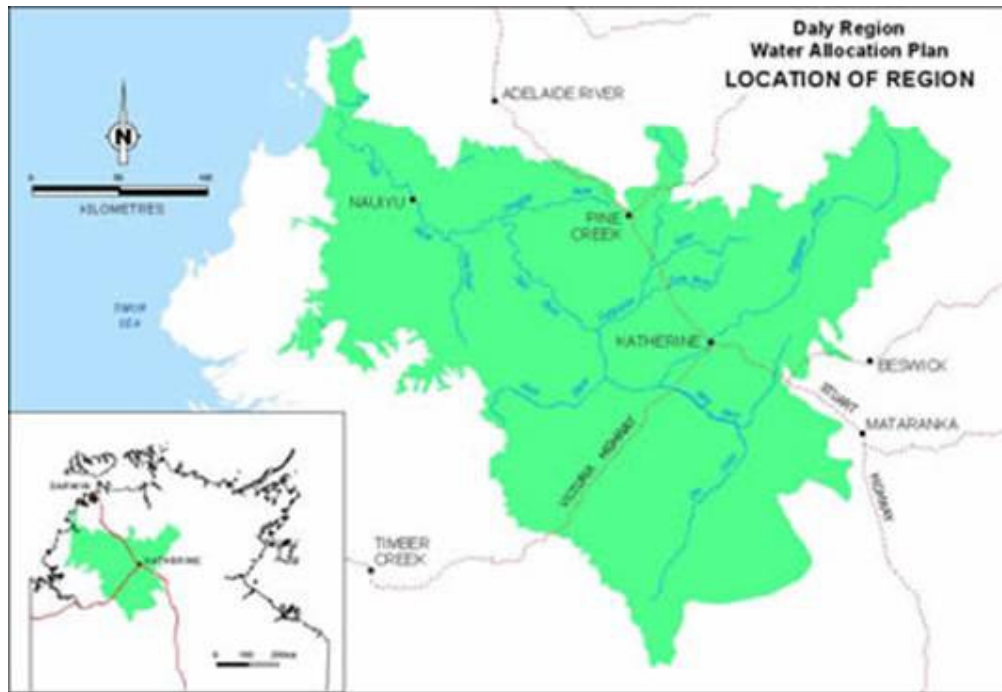

Appendix 8: Examples of Agency Web Information

SA Department for Water, Land and Biodiversity Conservation

A map of the groundwater resources of the state obtained from the DWLBC web site is shown on **Error! Reference source not found.**

WA Department of Environment

Formerly the Waters and Rivers Commission, this Department's web site has many useful links to a variety of information levels. An example is included as **Error! Reference source not found.**, obtained from the following link:

<http://www.wrc.wa.gov.au/public/waterfacts/8_groundwater/climatic.html#ground>